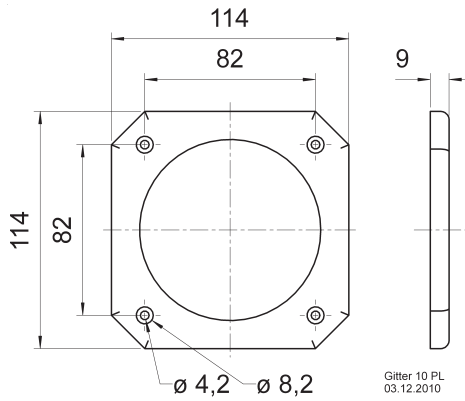

Protective grille made of black painted metal. Decoration ring made of black plastics.
Can be supplied painted in other colours on request.

Passend für/Suitable for: FR 12

Gitter FR 12
03.12.2010

Art. No. 4744 Gitter / Grille 10 PL